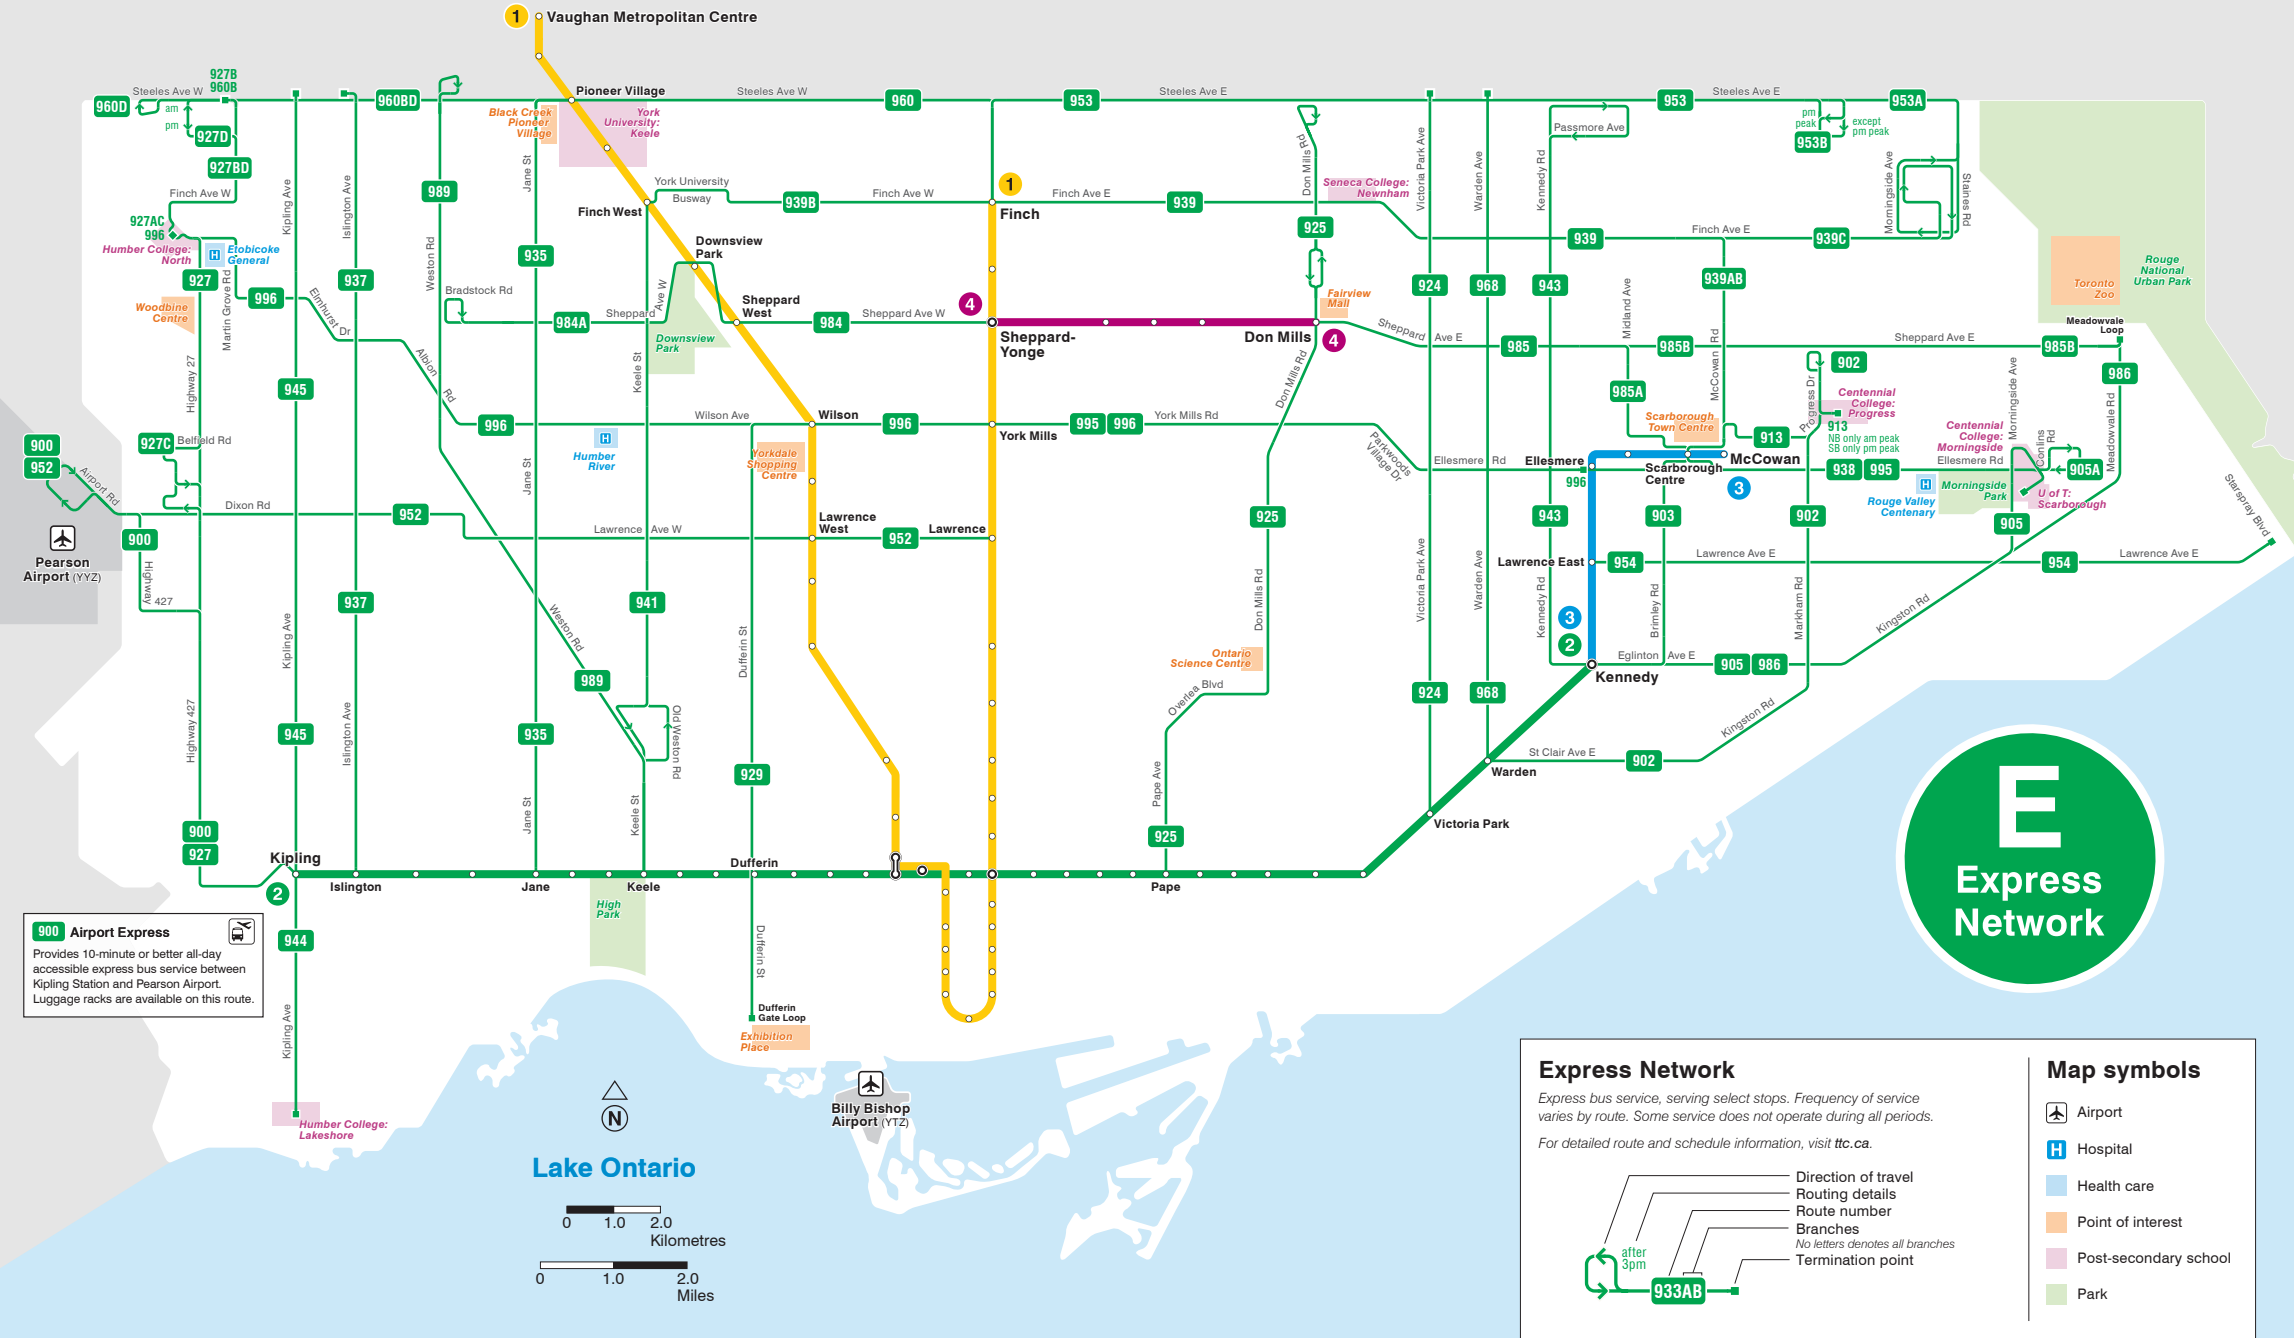

Express Network Map

900 Airport Express
 Provides 10-minute or better all-day accessible express bus service between Kipling Station and Pearson Airport. Luggage racks are available on this route.

Express Network

Express bus service, serving select stops. Frequency of service varies by route. Some service does not operate during all periods. For detailed route and schedule information, visit ttc.ca.

Map symbols

- Airport
- Hospital
- Health care
- Point of interest
- Post-secondary school
- Park