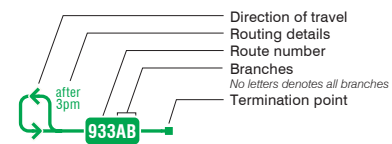

Express Network Map

900 Airport Express
 Provides 10-minute or better all-day accessible express bus service between Kipling Station and Pearson Airport. Luggage racks are available on this route.

Express Network

Express bus service, serving select stops. Frequency of service varies by route. Some service does not operate during all periods. For detailed route and schedule information, visit ttc.ca.

Map symbols