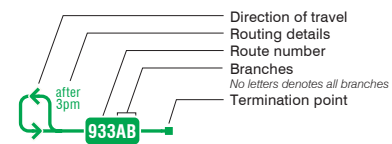

Express Network Map

900 Airport Express
 Provides 10-minute or better all-day accessible express bus service between Kipling Station and Pearson Airport. Luggage racks are available on this route.

Express Network

Express bus service, serving select stops. Frequency of service varies by route. Some service does not operate during all periods.
 For detailed route and schedule information, visit ttc.ca.

Map symbols