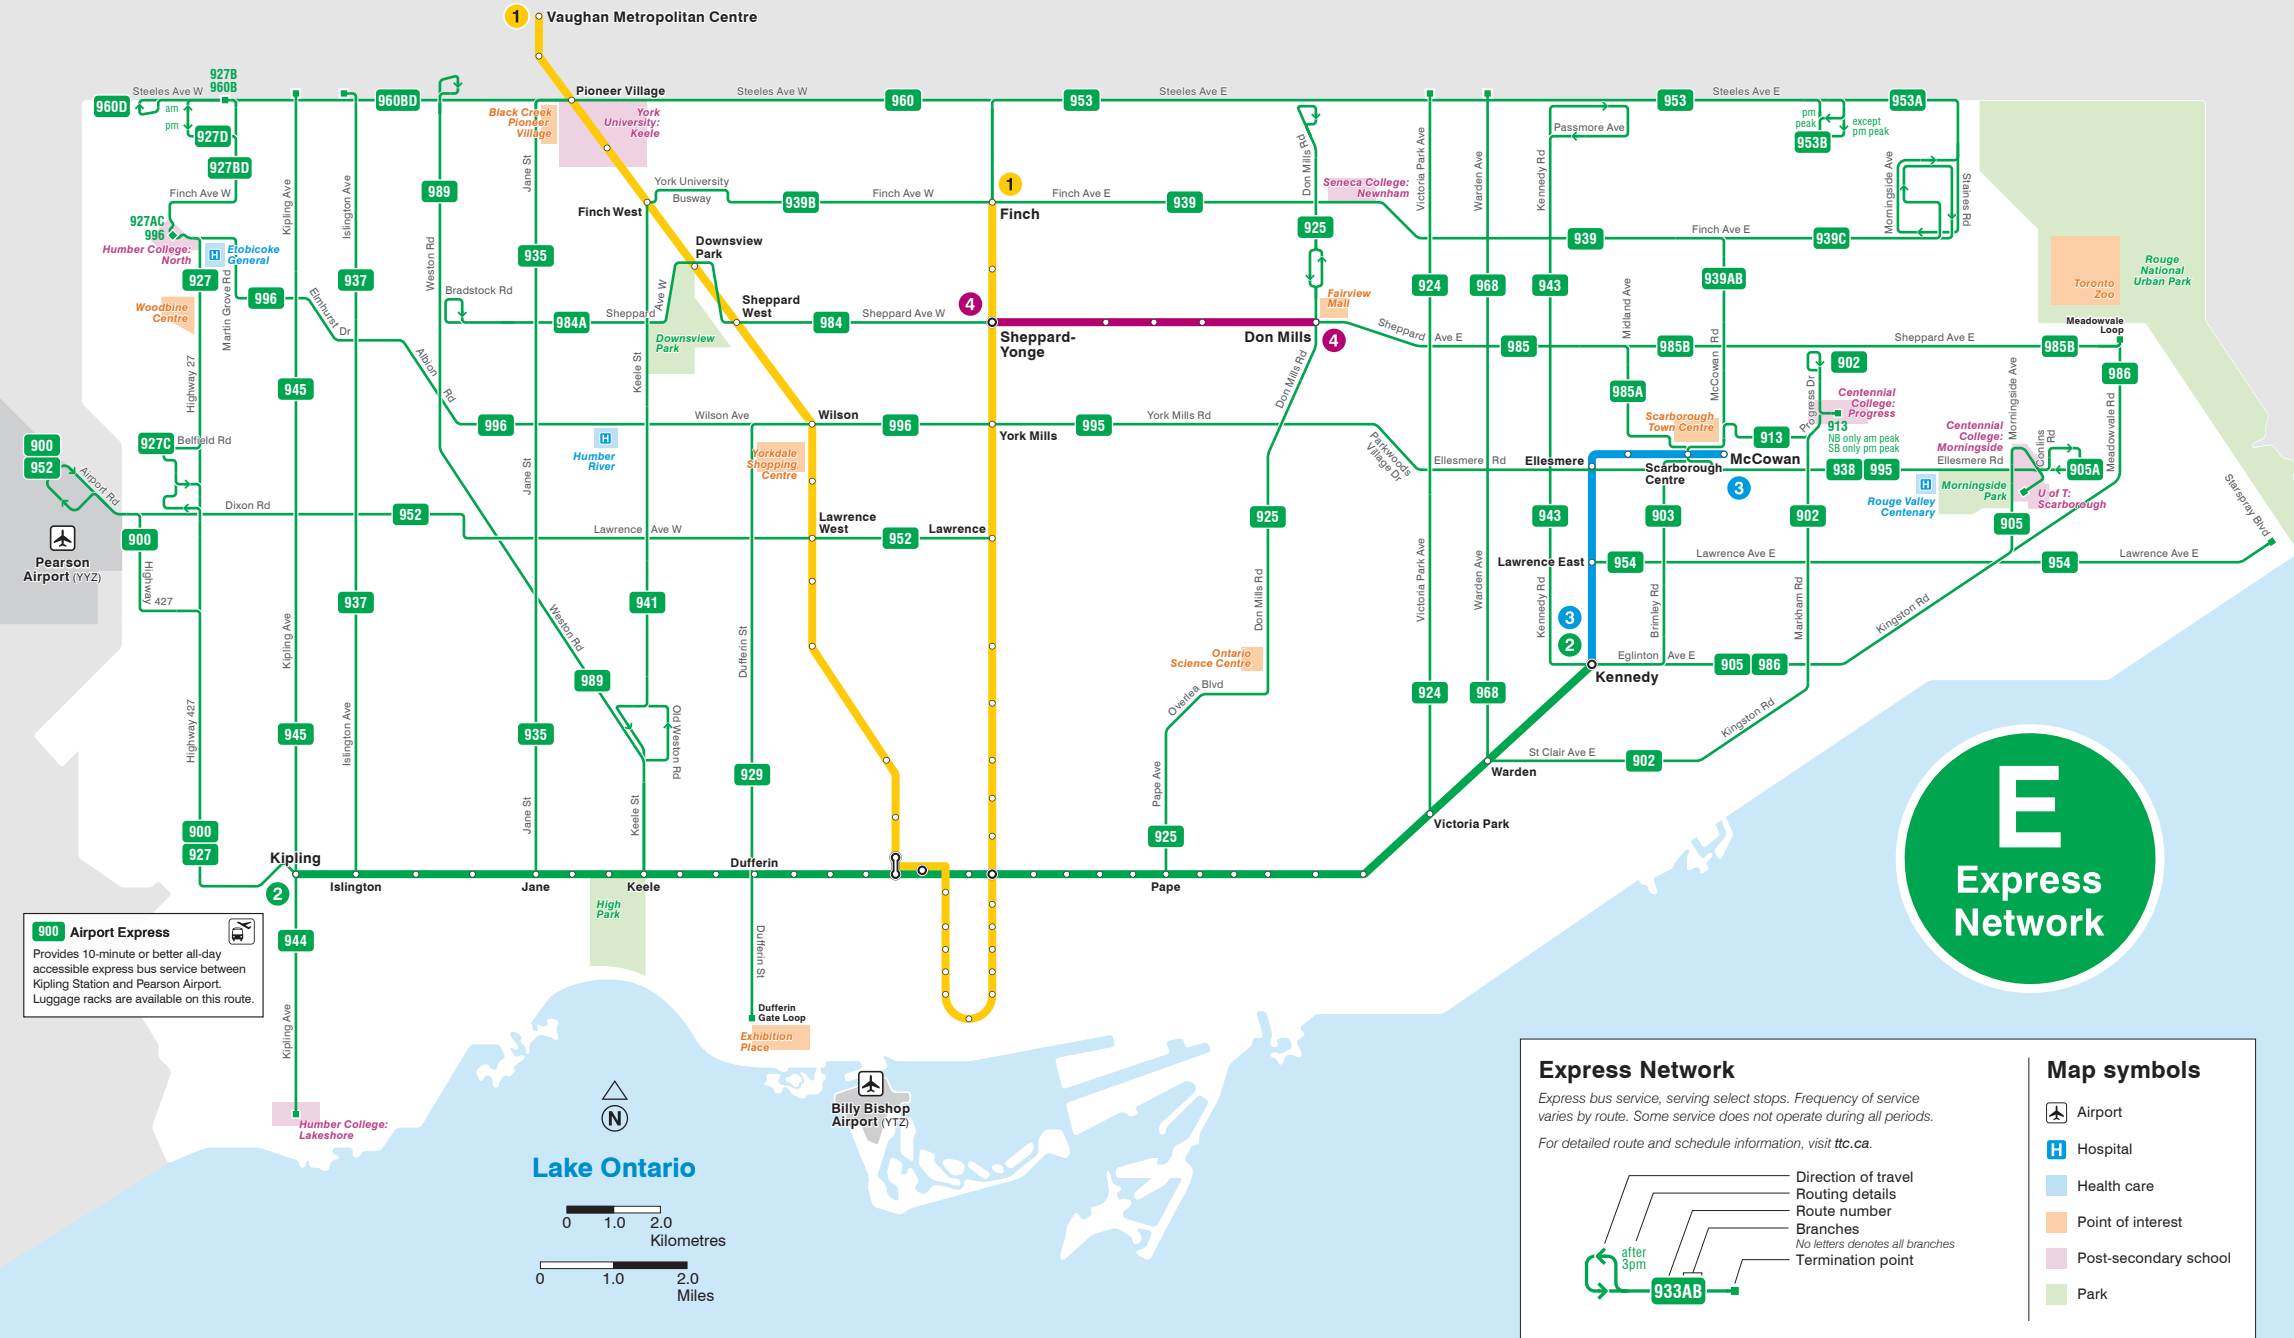

Express Network Map

900 Airport Express
 Provides 10-minute or better all-day accessible express bus service between Kipling Station and Pearson Airport. Luggage racks are available on this route.

Express Network

Express bus service, serving select stops. Frequency of service varies by route. Some service does not operate during all periods.
 For detailed route and schedule information, visit ttc.ca.

Map symbols

- Airport
- Hospital
- Health care
- Point of interest
- Post-secondary school
- Park