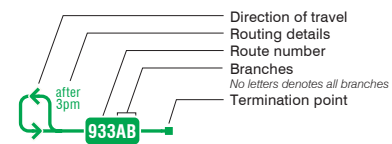

# Express Network Map

**900 Airport Express**  
 Provides 10-minute or better all-day accessible express bus service between Kipling Station and Pearson Airport. Luggage racks are available on this route.

## Express Network

Express bus service, serving select stops. Frequency of service varies by route. Some service does not operate during all periods. For detailed route and schedule information, visit [ttc.ca](http://ttc.ca).