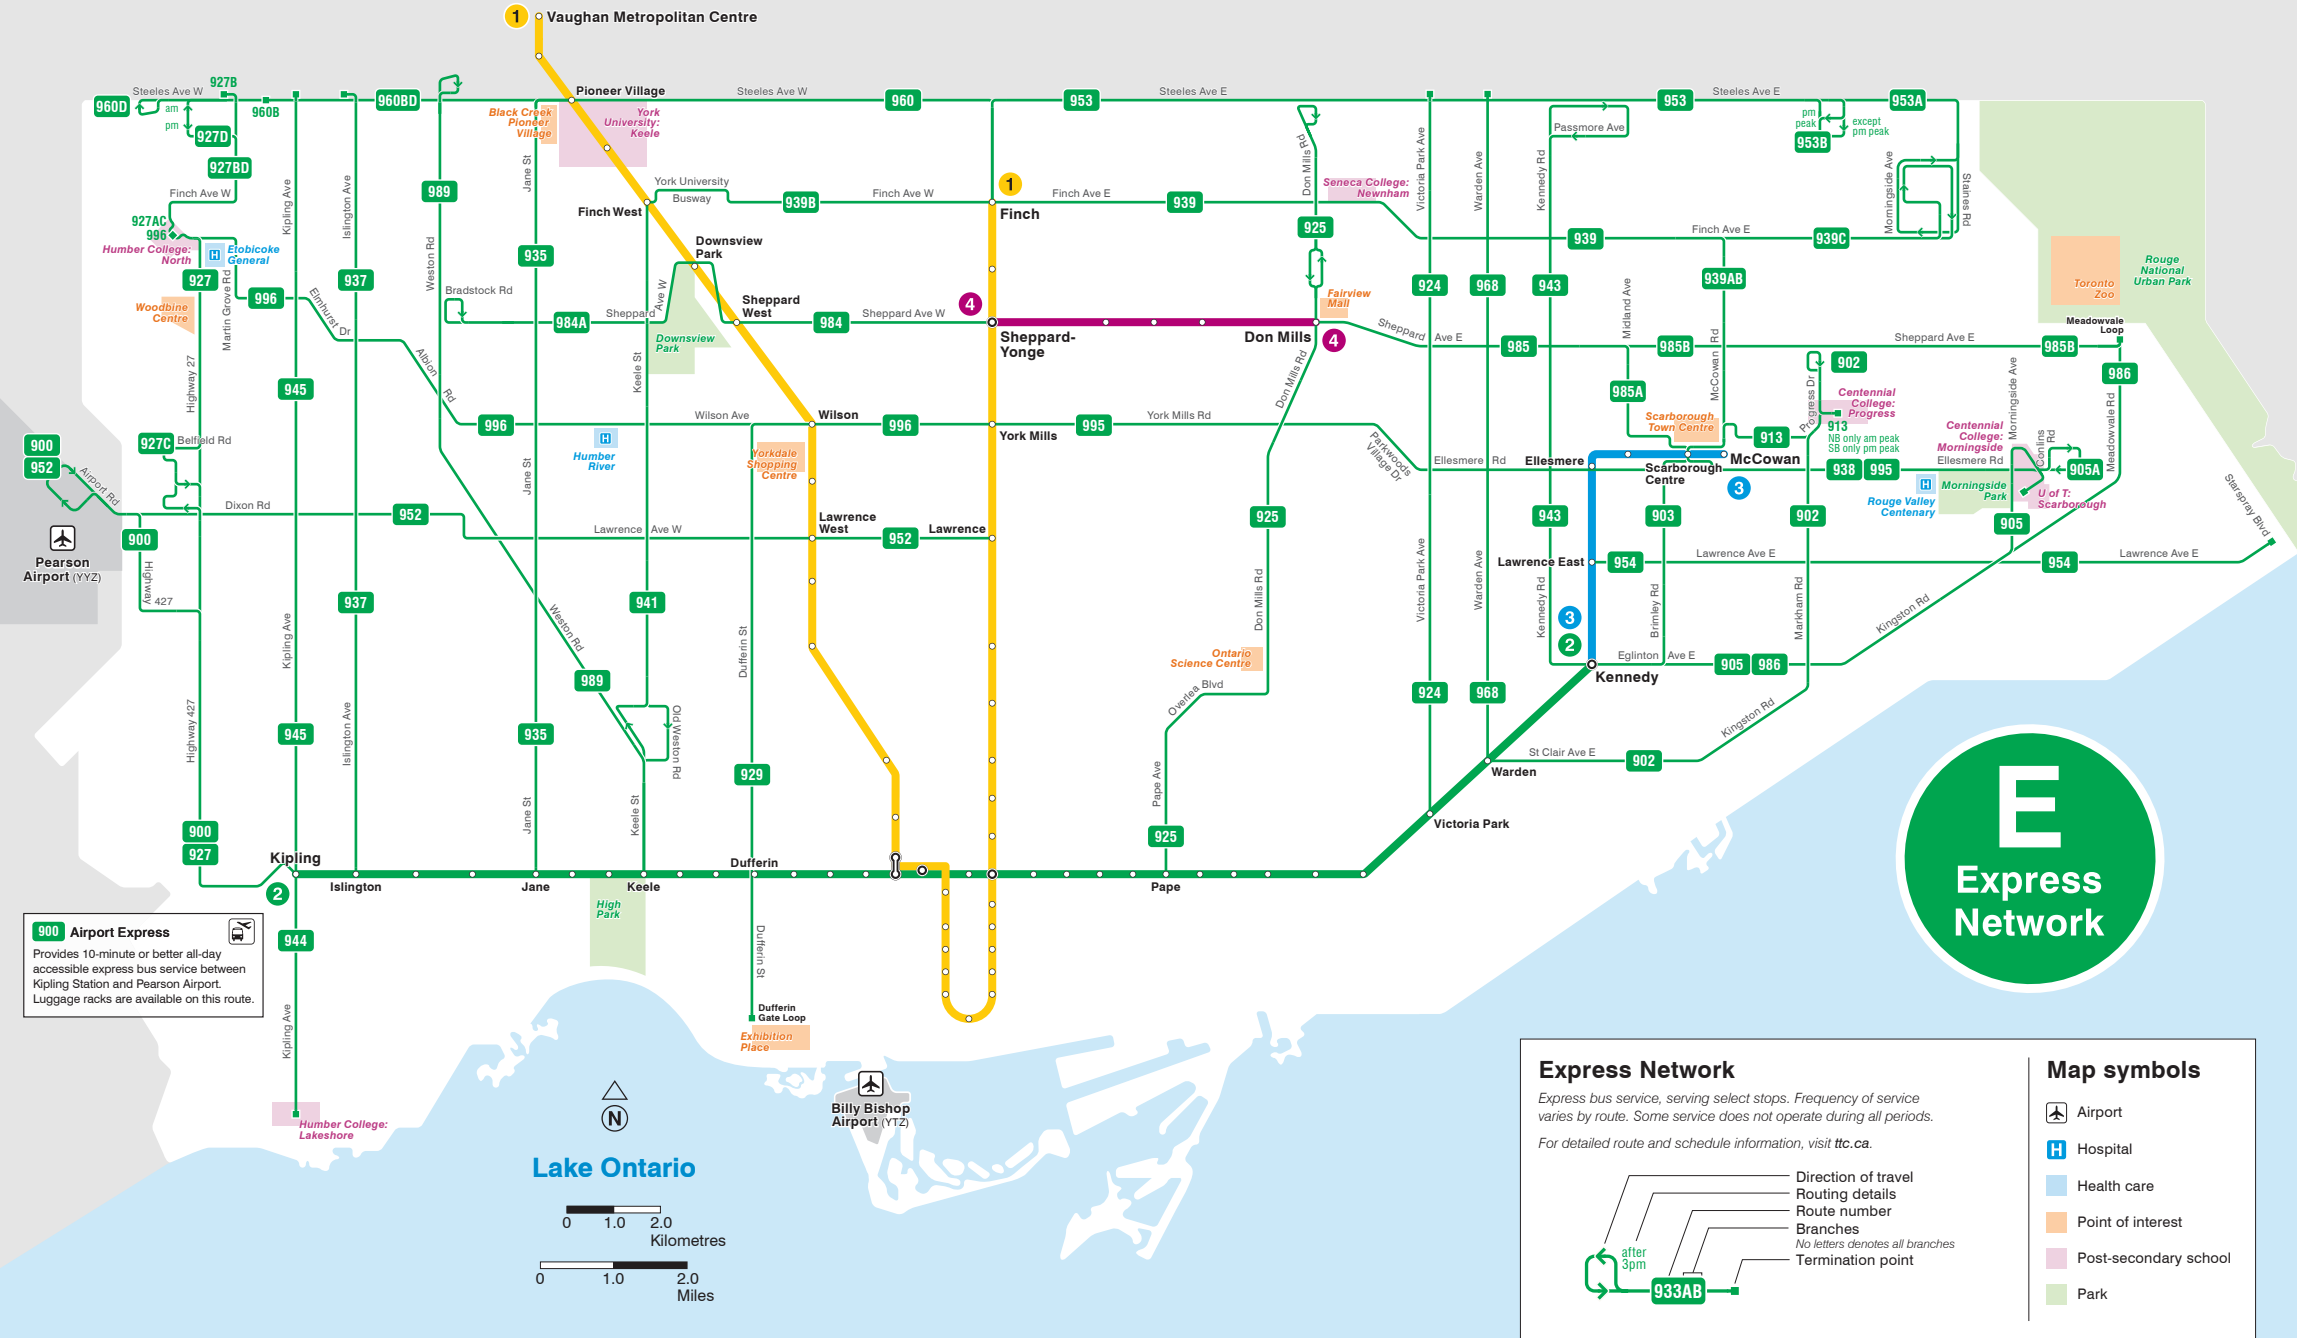

# Express Network Map

**900 Airport Express**  
 Provides 10-minute or better all-day accessible express bus service between Kipling Station and Pearson Airport. Luggage racks are available on this route.

## Express Network

Express bus service, serving select stops. Frequency of service varies by route. Some service does not operate during all periods. For detailed route and schedule information, visit [ttc.ca](http://ttc.ca).

## Map symbols

- Airport
- Hospital
- Health care
- Point of interest
- Post-secondary school
- Park