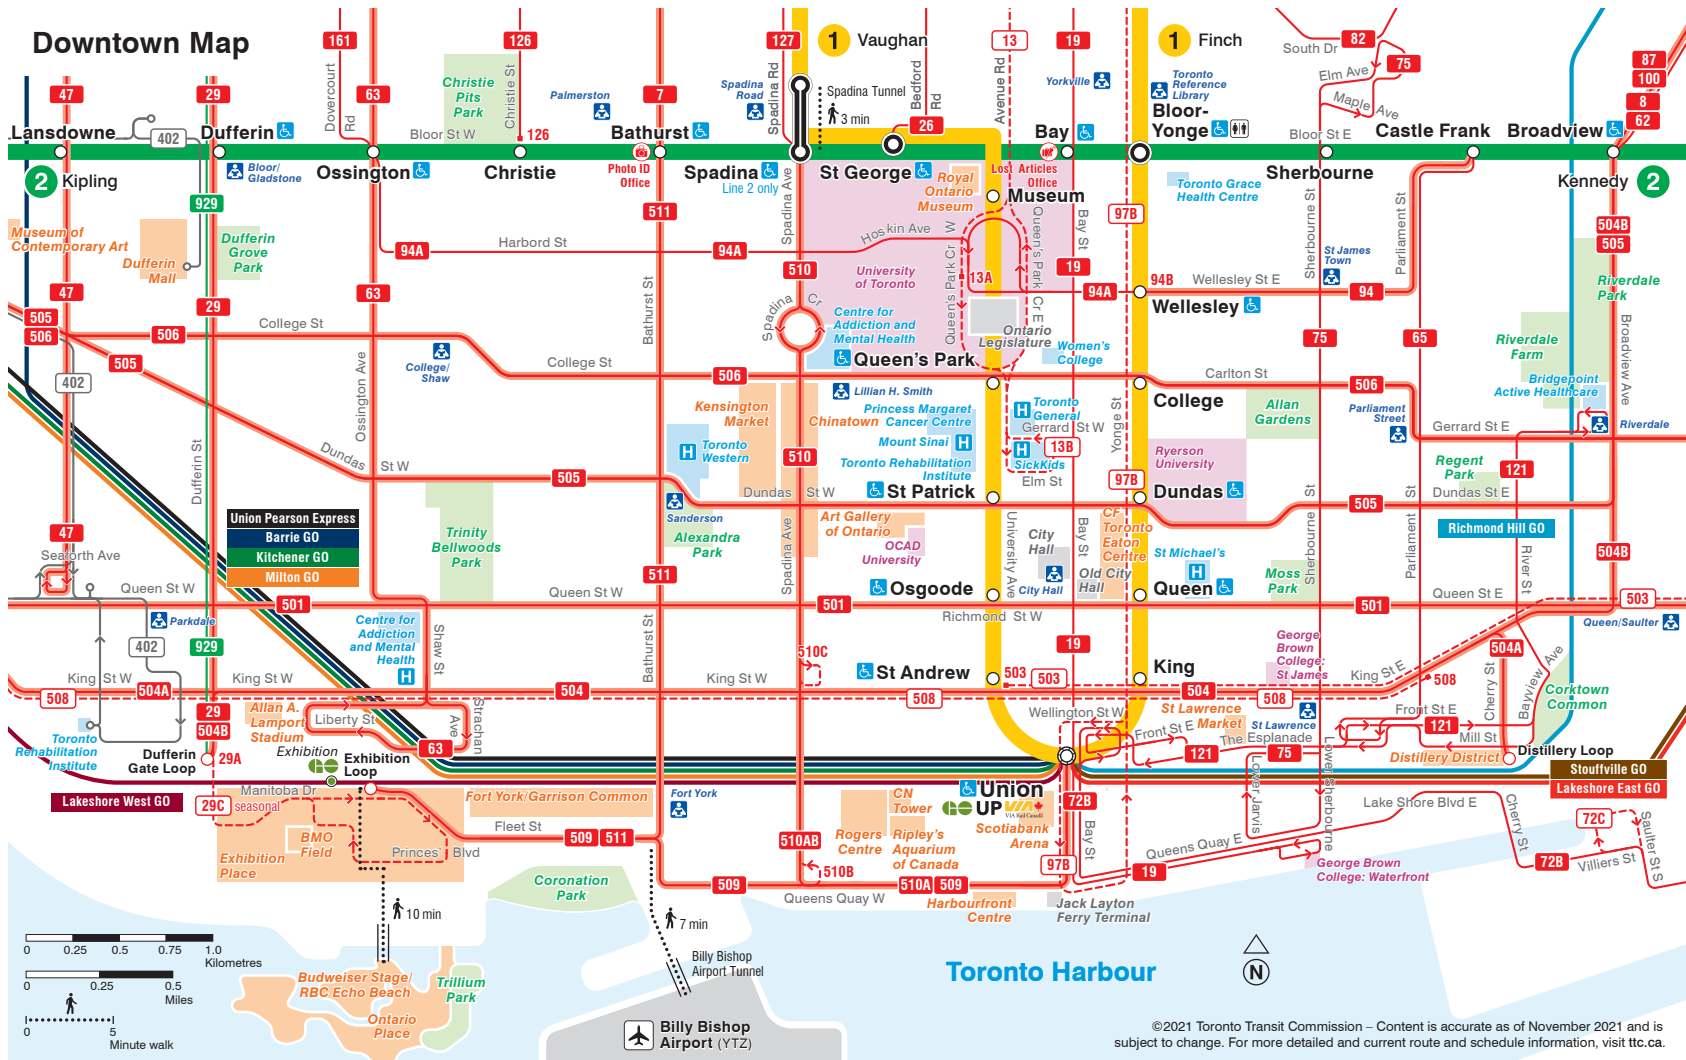

Downtown Map

Toronto Harbour