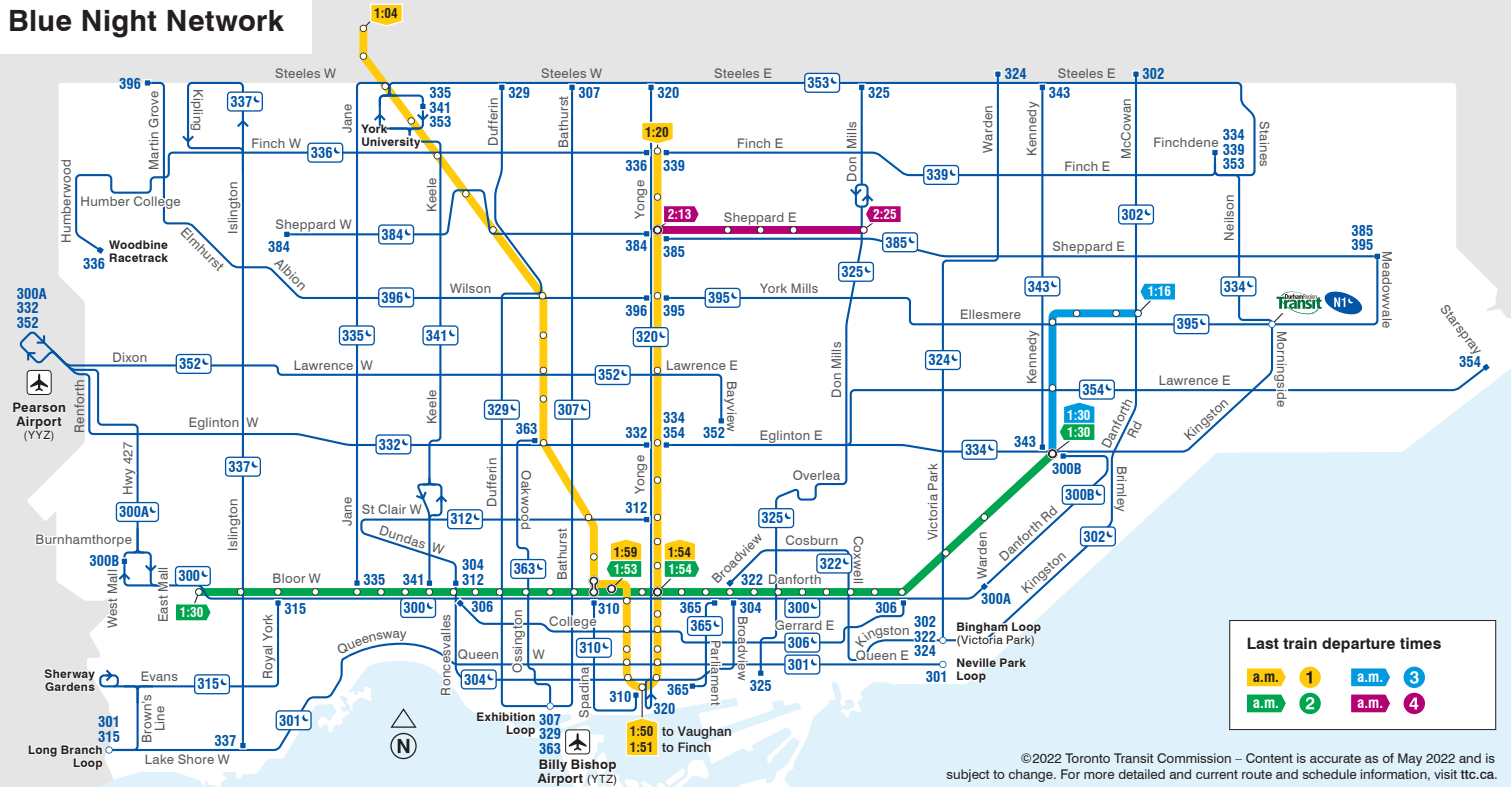

Blue Night Network

Last train departure times

a.m.	1	a.m.	3
a.m.	2	a.m.	4