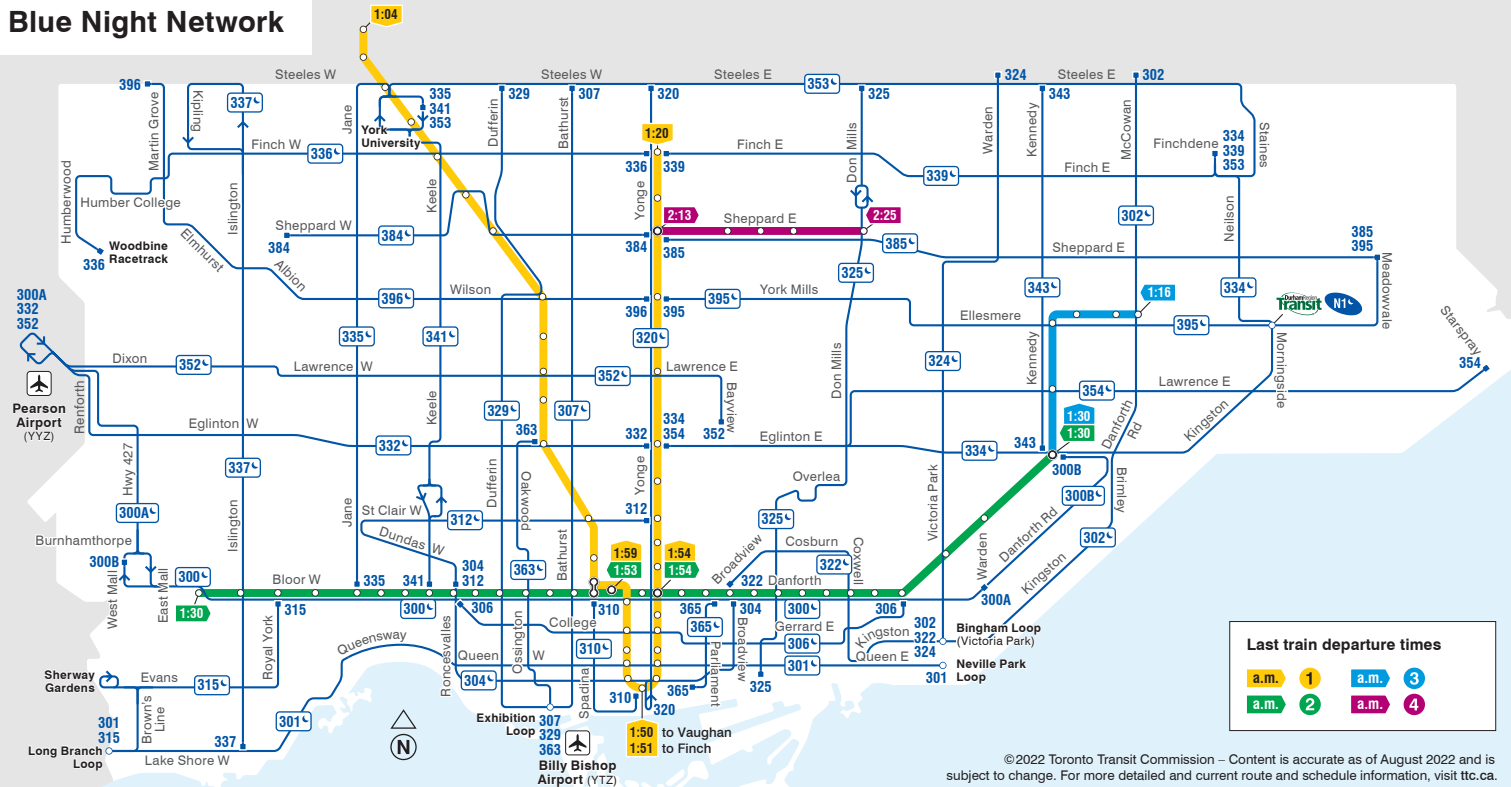

Blue Night Network

Last train departure times

a.m.	1	a.m.	3
a.m.	2	a.m.	4