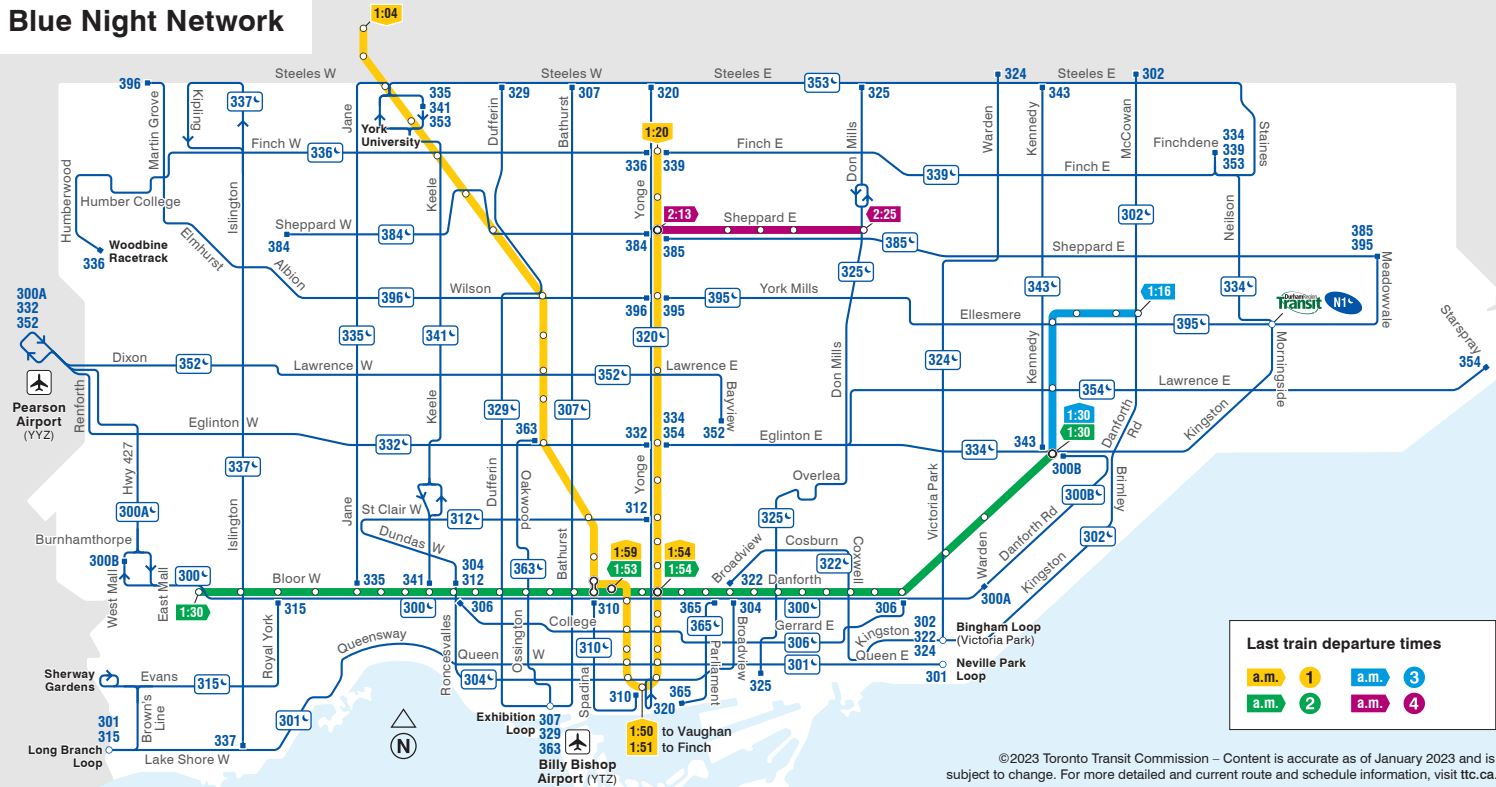

Blue Night Network

Last train departure times

a.m.	1	a.m.	3
a.m.	2	a.m.	4